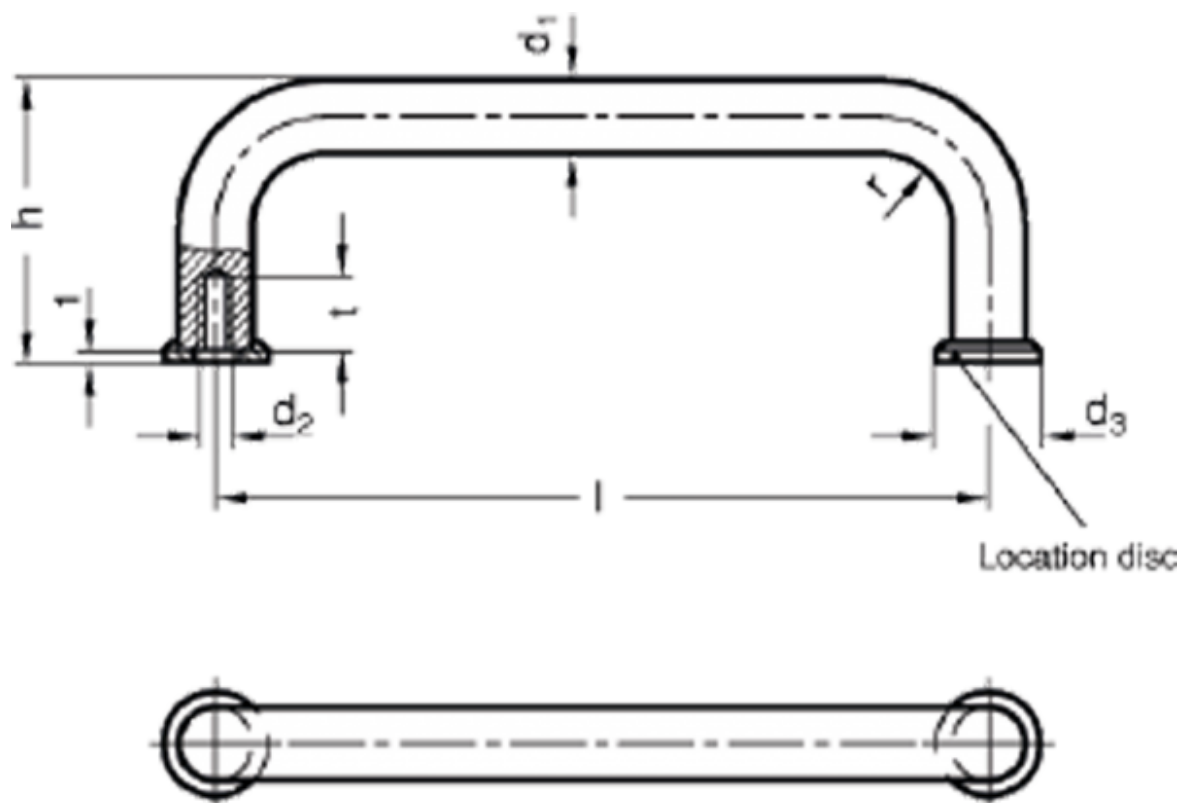

Article number: 20425AL16300SW

Description: E+G U-handle GN 425-AL-16-300-SW

## Measures

d1 = 16  
d2 = M6  
d3 =  
h = 59  
l = 300  
r = 18  
t = 12